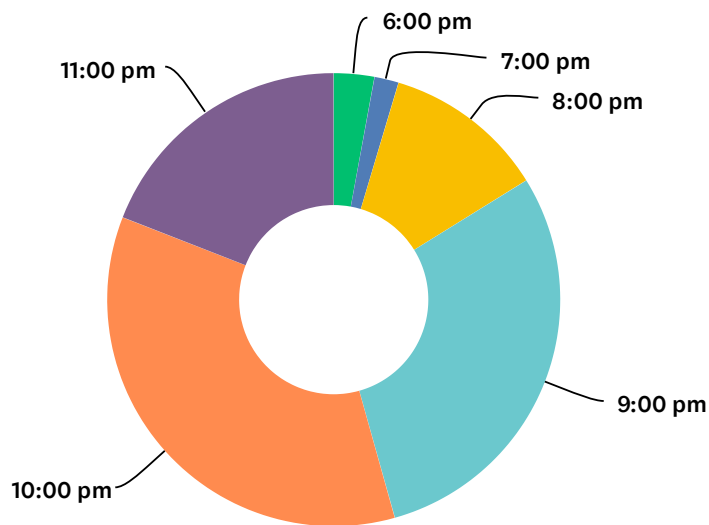

Q32 What is the latest reasonable end time for games on a weekday

Answered: 172 Skipped: 896

	6:00 PM	7:00 PM	8:00 PM	9:00 PM	10:00 PM	11:00 PM	TOTAL	WEIGHTED AVERAGE
(no label)	0.58%	5.23%	18.60%	31.98%	35.47%	8.14%	172	4.21
	1	9	32	55	61	14		

Q33 What is the earliest reasonable start time for practice on weekends

Answered: 172 Skipped: 896

	6:00 AM	7:00 AM	8:00 AM	9:00 AM	10:00 AM	11:00 AM	TOTAL	WEIGHTED AVERAGE
(no label)	9.88%	27.91%	26.16%	18.60%	10.47%	6.98%	172	3.13
	17	48	45	32	18	12		

Q34 What is the latest reasonable end time for practice on weekends

Answered: 173 Skipped: 895

	6:00 PM	7:00 PM	8:00 PM	9:00 PM	10:00 PM	11:00 PM	TOTAL	WEIGHTED AVERAGE
(no label)	2.89%	1.73%	11.56%	29.48%	35.26%	19.08%	173	4.50
	5	3	20	51	61	33		