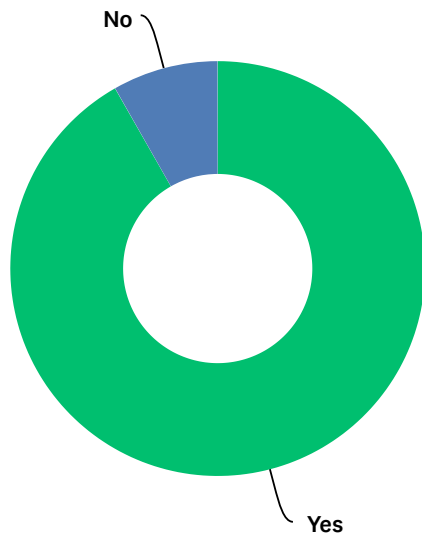

Q42 Did your child have fun playing in Hockey Edmonton

Answered: 170 Skipped: 898

ANSWER CHOICES	RESPONSES	
Yes	91.76%	156
No	8.24%	14
TOTAL		170