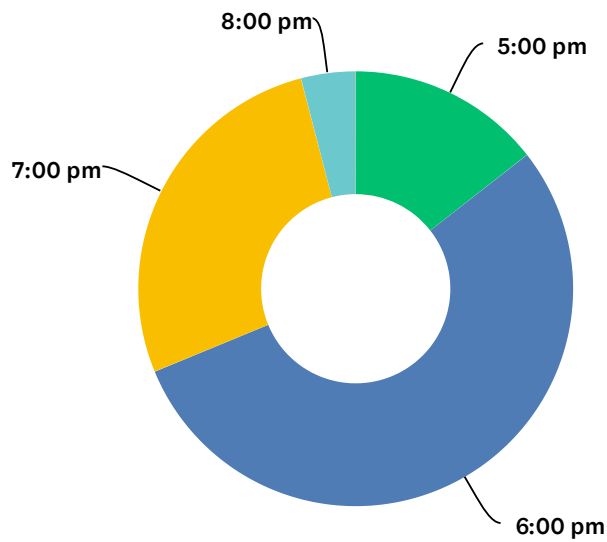

Q29 What is the earliest reasonable start time for games on weekends

Answered: 172 Skipped: 896

	7:00 AM	8:00 AM	9:00 AM	10:00 AM	11:00 AM	12:00 AM	1:00 PM	TOTAL	WEIGHTED AVERAGE
(no label)	8.72%	23.26%	25.00%	19.77%	11.05%	5.23%	6.98%	172	4.45
	15	40	43	34	19	9	12		

Q30 What is the latest reasonable end time for games on a weekend

Answered: 173 Skipped: 895

	6:00 PM	7:00 PM	8:00 PM	9:00 PM	10:00 PM	11:00 PM	TOTAL	WEIGHTED AVERAGE
(no label)	1.16%	1.73%	20.23%	23.70%	32.95%	20.23%	173	4.46
	2	3	35	41	57	35		

Q31 What is the earliest reasonable start time for games on a weekday

Answered: 173 Skipped: 895

	5:00 PM	6:00 PM	7:00 PM	8:00 PM	9:00 PM	TOTAL	WEIGHTED AVERAGE
(no label)	14.45%	54.34%	27.17%	4.05%	0.00%	173	1.90
	25	94	47	7	0		

Q32 What is the latest reasonable end time for games on a weekday

Answered: 172 Skipped: 896

	6:00 PM	7:00 PM	8:00 PM	9:00 PM	10:00 PM	11:00 PM	TOTAL	WEIGHTED AVERAGE
(no label)	0.58%	5.23%	18.60%	31.98%	35.47%	8.14%	172	4.21
	1	9	32	55	61	14		