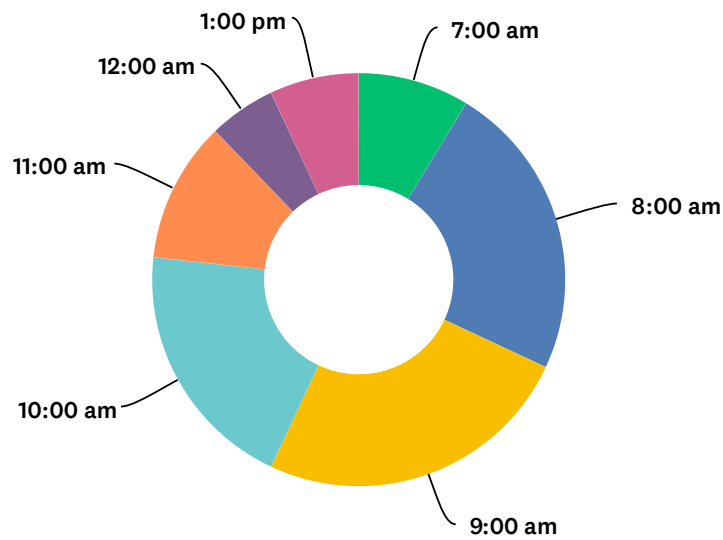

Q28 Enter your child's category of play

Answered: 173 Skipped: 895

	U15 AAA	U16 AAA	U18 AAA	U15 AA	U18 AA	U13 AA	TOTAL	WEIGHTED AVERAGE
(no label)	10.98%	11.56%	8.67%	21.97%	10.40%	36.42%	173	4.18
	19	20	15	38	18	63		

Q29 What is the earliest reasonable start time for games on weekends

Answered: 172 Skipped: 896

	7:00 AM	8:00 AM	9:00 AM	10:00 AM	11:00 AM	12:00 AM	1:00 PM	TOTAL	WEIGHTED AVERAGE
(no label)	8.72%	23.26%	25.00%	19.77%	11.05%	5.23%	6.98%	172	4.45
	15	40	43	34	19	9	12		

Q30 What is the latest reasonable end time for games on a weekend

Answered: 173 Skipped: 895

	6:00 PM	7:00 PM	8:00 PM	9:00 PM	10:00 PM	11:00 PM	TOTAL	WEIGHTED AVERAGE
(no label)	1.16%	1.73%	20.23%	23.70%	32.95%	20.23%	173	4.46
	2	3	35	41	57	35		