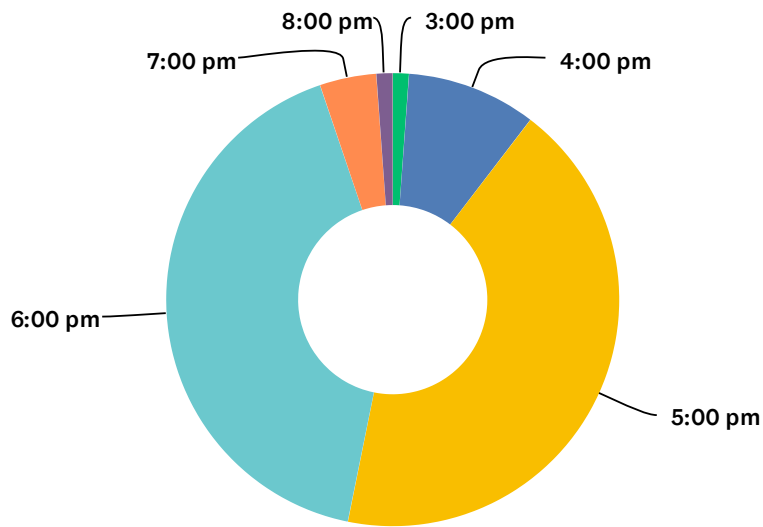

Q33 What is the earliest reasonable start time for practice on weekends

Answered: 172 Skipped: 896

	6:00 AM	7:00 AM	8:00 AM	9:00 AM	10:00 AM	11:00 AM	TOTAL	WEIGHTED AVERAGE
(no label)	9.88%	27.91%	26.16%	18.60%	10.47%	6.98%	172	3.13
	17	48	45	32	18	12		

Q34 What is the latest reasonable end time for practice on weekends

Answered: 173 Skipped: 895

	6:00 PM	7:00 PM	8:00 PM	9:00 PM	10:00 PM	11:00 PM	TOTAL	WEIGHTED AVERAGE
(no label)	2.89%	1.73%	11.56%	29.48%	35.26%	19.08%	173	4.50
	5	3	20	51	61	33		

Q35 What is the earliest reasonable start time for practice on a weekday

Answered: 173 Skipped: 895

	3:00 PM	4:00 PM	5:00 PM	6:00 PM	7:00 PM	8:00 PM	9:00 PM	TOTAL	WEIGHTED AVERAGE
(no label)	1.16%	9.25%	42.77%	41.62%	4.05%	1.16%	0.00%	173	3.42
	2	16	74	72	7	2	0		