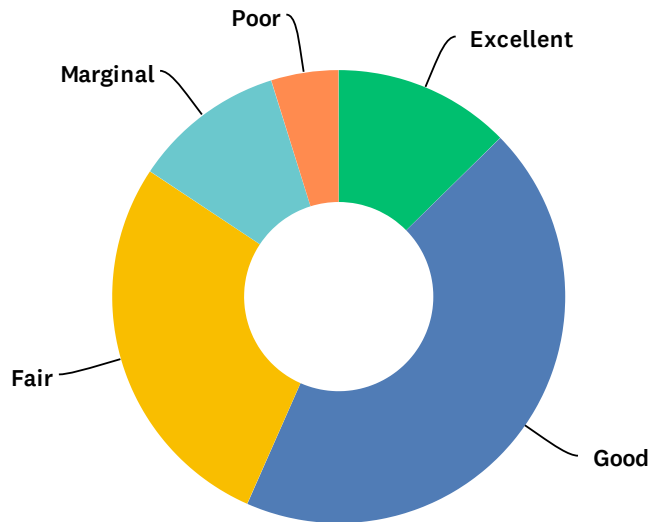

Q40 Please rate our staff's responsiveness and effectiveness to your inquiries.

Answered: 166 Skipped: 902

	EXCELLENT	GOOD	FAIR	MARGINAL	POOR	TOTAL	WEIGHTED AVERAGE
(no label)	12.65%	43.98%	27.71%	10.84%	4.82%	166	2.51
	21	73	46	18	8