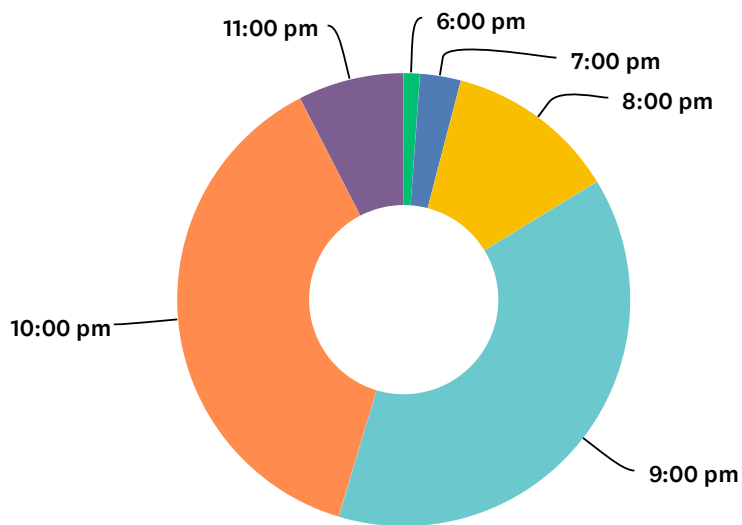

Q34 What is the latest reasonable end time for practice on weekends

Answered: 173 Skipped: 895

	6:00 PM	7:00 PM	8:00 PM	9:00 PM	10:00 PM	11:00 PM	TOTAL	WEIGHTED AVERAGE
(no label)	2.89%	1.73%	11.56%	29.48%	35.26%	19.08%	173	4.50
	5	3	20	51	61	33		

Q35 What is the earliest reasonable start time for practice on a weekday

Answered: 173 Skipped: 895

	3:00 PM	4:00 PM	5:00 PM	6:00 PM	7:00 PM	8:00 PM	9:00 PM	TOTAL	WEIGHTED AVERAGE
(no label)	1.16%	9.25%	42.77%	41.62%	4.05%	1.16%	0.00%	173	3.42
	2	16	74	72	7	2	0		

Q36 What is the latest reasonable end time for practice on a weekday

Answered: 172 Skipped: 896

	6:00 PM	7:00 PM	8:00 PM	9:00 PM	10:00 PM	11:00 PM	TOTAL	WEIGHTED AVERAGE
(no label)	1.16%	2.91%	12.21%	38.37%	37.79%	7.56%	172	4.31
	2	5	21	66	65	13		