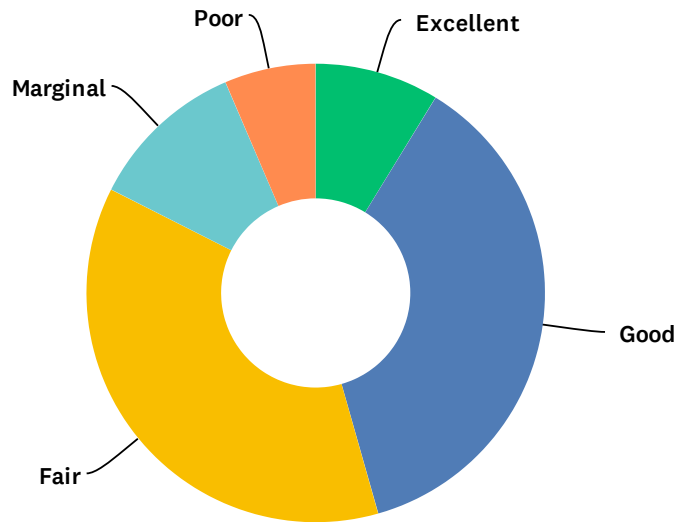

Q38 Please rate Hockey Edmonton's Ice Management Committee job of managing hockey games, practice schedules and your expectations

Answered: 171 Skipped: 897

	EXCELLENT	GOOD	FAIR	MARGINAL	POOR	TOTAL	WEIGHTED AVERAGE
(no label)	8.77%	36.84%	36.84%	11.11%	6.43%	171	2.70
	15	63	63	19	11