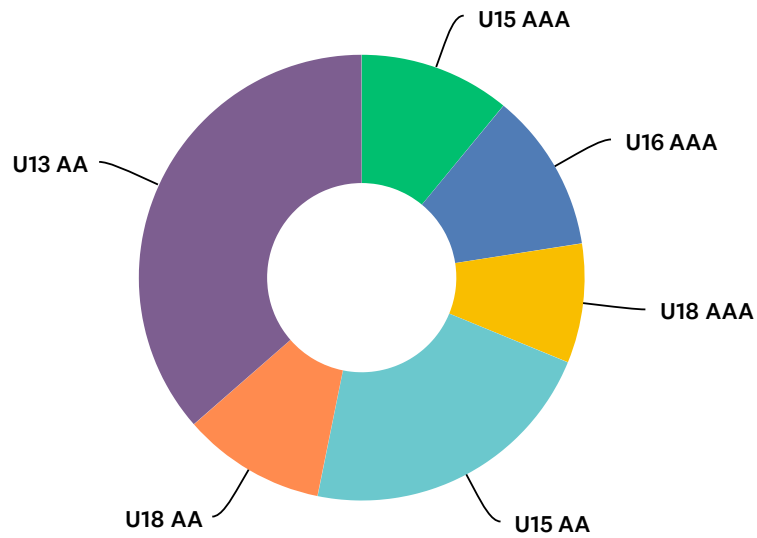

Q28 Enter your child's category of play

Answered: 173 Skipped: 895

	U15 AAA	U16 AAA	U18 AAA	U15 AA	U18 AA	U13 AA	TOTAL	WEIGHTED AVERAGE
(no label)	10.98%	11.56%	8.67%	21.97%	10.40%	36.42%	173	4.18
	19	20	15	38	18	63		

Q29 What is the earliest reasonable start time for games on weekends

Answered: 172 Skipped: 896

	7:00 AM	8:00 AM	9:00 AM	10:00 AM	11:00 AM	12:00 AM	1:00 PM	TOTAL	WEIGHTED AVERAGE
(no label)	8.72%	23.26%	25.00%	19.77%	11.05%	5.23%	6.98%	172	4.45
	15	40	43	34	19	9	12		

Q30 What is the latest reasonable end time for games on a weekend

Answered: 173 Skipped: 895

	6:00 PM	7:00 PM	8:00 PM	9:00 PM	10:00 PM	11:00 PM	TOTAL	WEIGHTED AVERAGE
(no label)	1.16%	1.73%	20.23%	23.70%	32.95%	20.23%	173	4.46
	2	3	35	41	57	35		