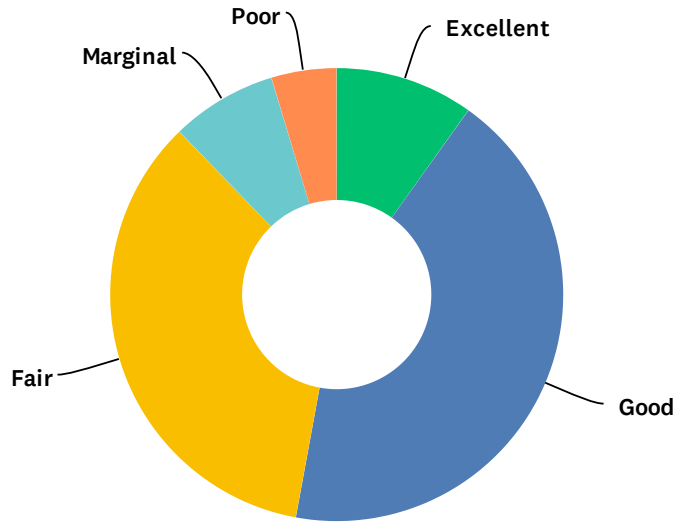

Q39 Please rate the timeliness and effectiveness of the communications you receive from Hockey Edmonton

Answered: 172 Skipped: 896

	EXCELLENT	GOOD	FAIR	MARGINAL	POOR	TOTAL	WEIGHTED AVERAGE
(no label)	9.88%	43.02%	34.88%	7.56%	4.65%	172	2.54
	17	74	60	13	8