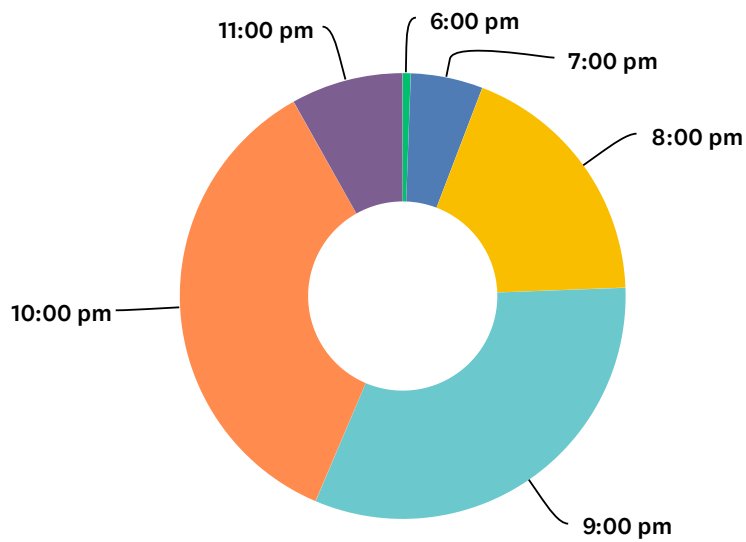

Q30 What is the latest reasonable end time for games on a weekend

Answered: 173 Skipped: 895

	6:00 PM	7:00 PM	8:00 PM	9:00 PM	10:00 PM	11:00 PM	TOTAL	WEIGHTED AVERAGE
(no label)	1.16%	1.73%	20.23%	23.70%	32.95%	20.23%	173	4.46
	2	3	35	41	57	35		

Q31 What is the earliest reasonable start time for games on a weekday

Answered: 173 Skipped: 895

	5:00 PM	6:00 PM	7:00 PM	8:00 PM	9:00 PM	TOTAL	WEIGHTED AVERAGE
(no label)	14.45%	54.34%	27.17%	4.05%	0.00%	173	1.90
	25	94	47	7	0		

Q32 What is the latest reasonable end time for games on a weekday

Answered: 172 Skipped: 896

	6:00 PM	7:00 PM	8:00 PM	9:00 PM	10:00 PM	11:00 PM	TOTAL	WEIGHTED AVERAGE
(no label)	0.58%	5.23%	18.60%	31.98%	35.47%	8.14%	172	4.21
	1	9	32	55	61	14		