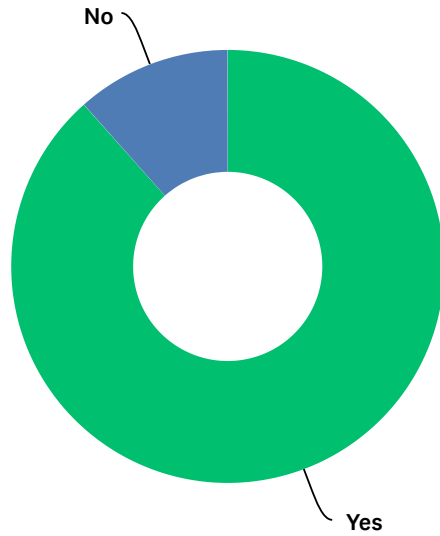

Q37 Hockey Edmonton allocates practice ice to the elite clubs yearly for the club to schedule their teams. Would you prefer your club to assign the same practice day(s) to your team all season?

Answered: 173 Skipped: 895

ANSWER CHOICES	RESPONSES	
Yes	88.44%	153
No	11.56%	20
TOTAL		173