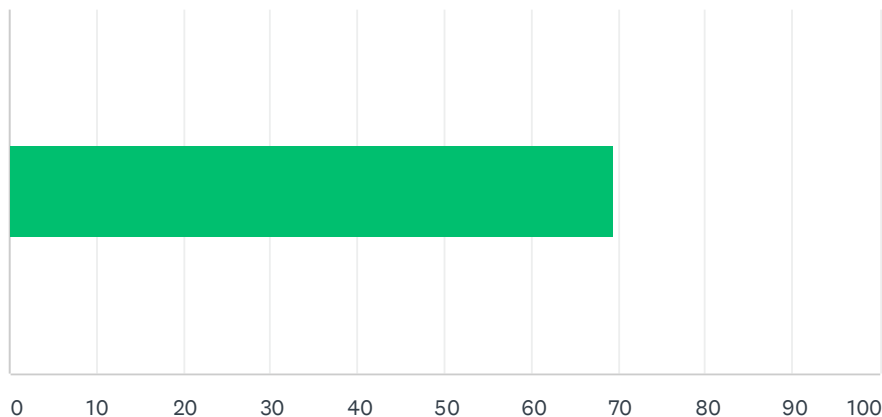

Q43 How likely are you to recommend Hockey Edmonton to your friends?

Answered: 173 Skipped: 895

ANSWER CHOICES	AVERAGE NUMBER	TOTAL NUMBER	RESPONSES
	69	12,017	173
Total Respondents: 173