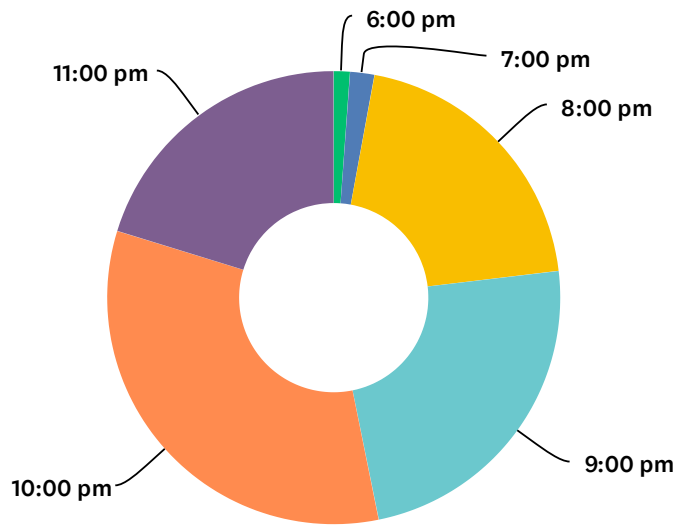

Q28 Enter your child's category of play

Answered: 173 Skipped: 895

	U15 AAA	U16 AAA	U18 AAA	U15 AA	U18 AA	U13 AA	TOTAL	WEIGHTED AVERAGE
(no label)	10.98%	11.56%	8.67%	21.97%	10.40%	36.42%	173	4.18
	19	20	15	38	18	63		

Q29 What is the earliest reasonable start time for games on weekends

Answered: 172 Skipped: 896

	7:00 AM	8:00 AM	9:00 AM	10:00 AM	11:00 AM	12:00 AM	1:00 PM	TOTAL	WEIGHTED AVERAGE
(no label)	8.72%	23.26%	25.00%	19.77%	11.05%	5.23%	6.98%	172	4.45
	15	40	43	34	19	9	12		

Q30 What is the latest reasonable end time for games on a weekend

Answered: 173 Skipped: 895

	6:00 PM	7:00 PM	8:00 PM	9:00 PM	10:00 PM	11:00 PM	TOTAL	WEIGHTED AVERAGE
(no label)	1.16%	1.73%	20.23%	23.70%	32.95%	20.23%	173	4.46
	2	3	35	41	57	35		

Q31 What is the earliest reasonable start time for games on a weekday

Answered: 173 Skipped: 895

	5:00 PM	6:00 PM	7:00 PM	8:00 PM	9:00 PM	TOTAL	WEIGHTED AVERAGE
(no label)	14.45%	54.34%	27.17%	4.05%	0.00%	173	1.90
	25	94	47	7	0		