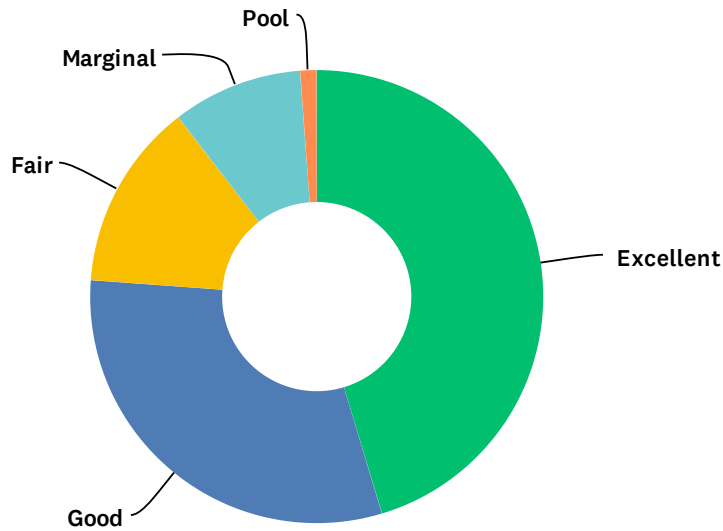

Answered: 172 Skipped: 896

	EXCELLENT	GOOD	FAIR	MARGINAL	POOR	TOTAL	WEIGHTED AVERAGE
(no label)	9.88%	43.02%	34.88%	7.56%	4.65%	172	2.54
	17	74	60	13	8		

Q40 Please rate our staff's responsiveness and effectiveness to your inquiries.

Answered: 166 Skipped: 902

	EXCELLENT	GOOD	FAIR	MARGINAL	POOR	TOTAL	WEIGHTED AVERAGE
(no label)	12.65%	43.98%	27.71%	10.84%	4.82%	166	2.51
	21	73	46	18	8		

Q41 How would you rate your coaching staff's ability in helping your child improve and enjoy hockey

Answered: 172 Skipped: 896

	EXCELLENT	GOOD	FAIR	MARGINAL	POOL	TOTAL	WEIGHTED AVERAGE
(no label)	45.35%	30.81%	13.37%	9.30%	1.16%	172	1.90
	78	53	23	16	2		

Q42 Did your child have fun playing in Hockey Edmonton