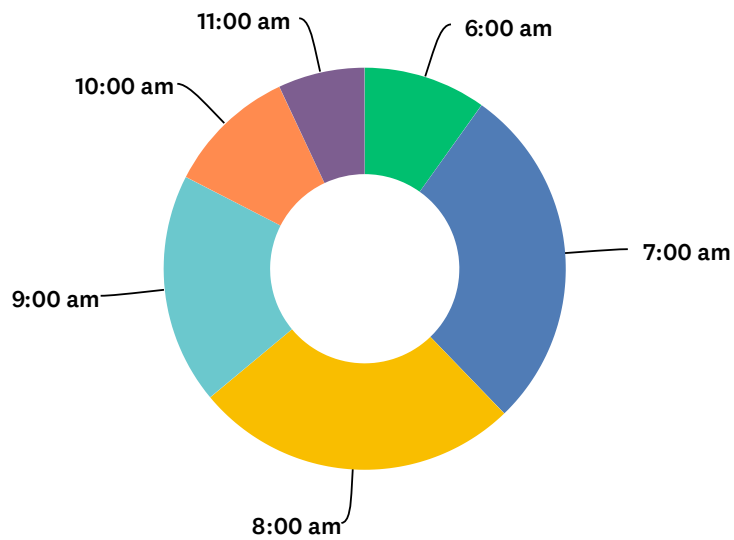

Q31 What is the earliest reasonable start time for games on a weekday

Answered: 173 Skipped: 895

	5:00 PM	6:00 PM	7:00 PM	8:00 PM	9:00 PM	TOTAL	WEIGHTED AVERAGE
(no label)	14.45%	54.34%	27.17%	4.05%	0.00%	173	1.90
	25	94	47	7	0		

Q32 What is the latest reasonable end time for games on a weekday

Answered: 172 Skipped: 896

	6:00 PM	7:00 PM	8:00 PM	9:00 PM	10:00 PM	11:00 PM	TOTAL	WEIGHTED AVERAGE
(no label)	0.58%	5.23%	18.60%	31.98%	35.47%	8.14%	172	4.21
	1	9	32	55	61	14		

Q33 What is the earliest reasonable start time for practice on weekends

Answered: 172 Skipped: 896

	6:00 AM	7:00 AM	8:00 AM	9:00 AM	10:00 AM	11:00 AM	TOTAL	WEIGHTED AVERAGE
(no label)	9.88%	27.91%	26.16%	18.60%	10.47%	6.98%	172	3.13
	17	48	45	32	18	12		